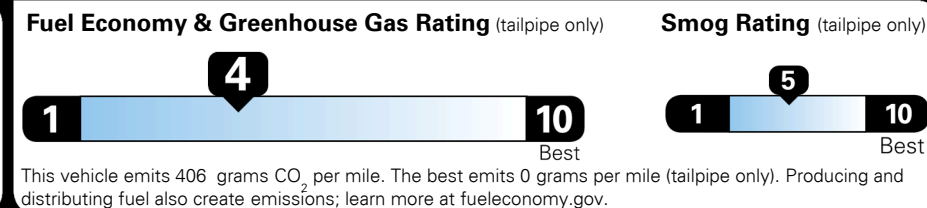

Inland Freight & Handling : $950.00
Total Price : $32,730.00

Santa Fe Sport: 2018 NHTSA 5-Star Overall Safety Rating

EPA DOT Fuel Economy and Environment

Gasoline Vehicle

Fuel Economy

22 MPG
combined city/hwy

20 MPG
city

26 MPG
highway

4.5 gallons per 100 miles

Small SUVs range from 18 to 37 MPG. The best vehicle rates 136 MPGe.

You spend $1,500
more in fuel costs over 5 years compared to the average new vehicle.

Annual fuel cost $1,650

Actual results will vary for many reasons, including driving conditions and how you drive and maintain your vehicle. The average new vehicle gets 27 MPG and costs $6,750 to fuel over 5 years. Cost estimates are based on 15,000 miles per year at $ 2.40 per gallon. MPGe is miles per gasoline gallon equivalent. Vehicle emissions are a significant cause of climate change and smog.

fueleconomy.gov

Calculate personalized estimates and compare vehicles

Manufacturer's suggested retail price includes manufacture's recommended pre-delivery service. Gasoline license and title fees state and local taxes and dealer installed options and accessories are not included in the manufacturer's suggested retail price. This label has been affixed to this vehicle by Hyundai Motor America, pursuant to the requirements of 15 U.S.C. 1231 et seq. which prohibits its removal or alteration prior to delivery to the ultimate purchaser.

PARTS CONTENT INFORMATION FOR VEHICLE IN THIS CARLINE:
U.S./CANADIAN PARTS CONTENT: 51 %
MAJOR SOURCES OF FOREIGN PARTS CONTENT: KOREA: 48 %

Note: Parts content does not include final assembly, distribution, or other non-parts costs.

FOR THIS VEHICLE:
FINAL ASSEMBLY POINT: WEST POINT, GEORGIA U.S.A.
COUNTRY OF ORIGIN:
ENGINE: U.S.A.
TRANSMISSION: U.S.A.

237 A